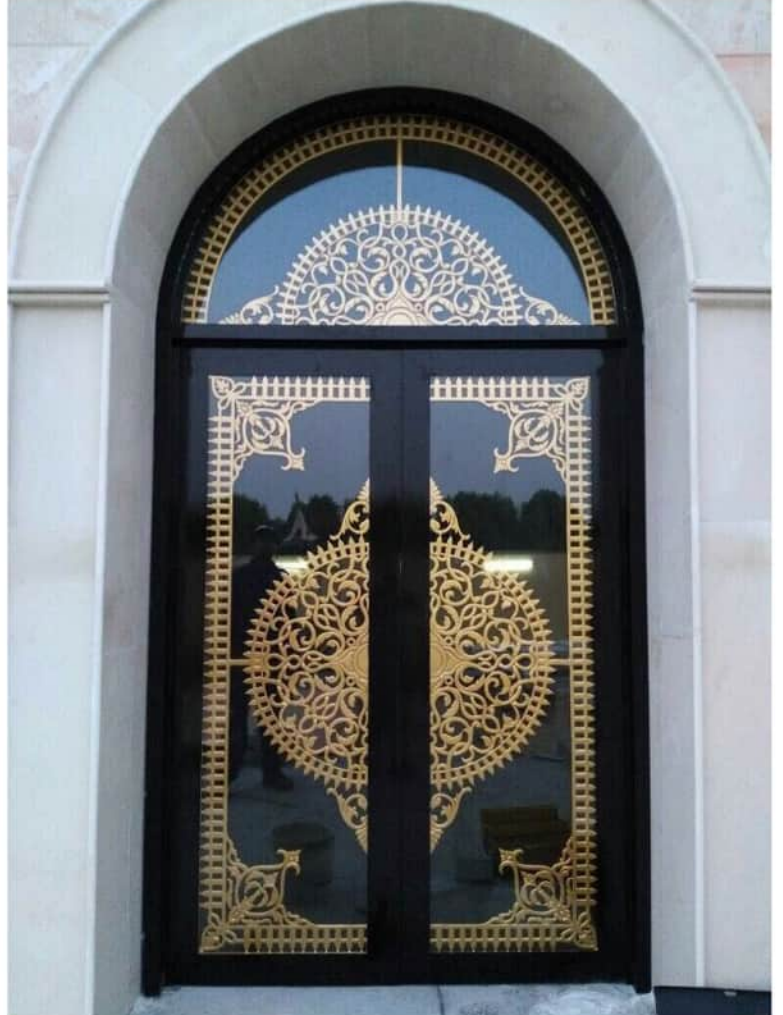

AL SAFINA
GLASS & ALUMINIUM CO.
شركة السفينة للزجاج والالمنيوم

70705580, 50184429 (Mosaraf)
sales@alsafinaglassaluminium.com
dohaalsafinaglass70705580@gmail.com

CR: 170914, Shop No#26, Doha-Qatar

www.alsafinaglassaluminium.com

WHAT WE CAN DO

GLASS /ALUMINIUM DOORS AND WINDOWS

Automatic sensor Glass Door
Swing Glass Door
Sliding Glass Door
Folding Glass Door
Aluminium Fixed/Sliding Windows
UPVC Window and Doors

HD Smart Glass
HD Smart FILM
Custom Logo Image